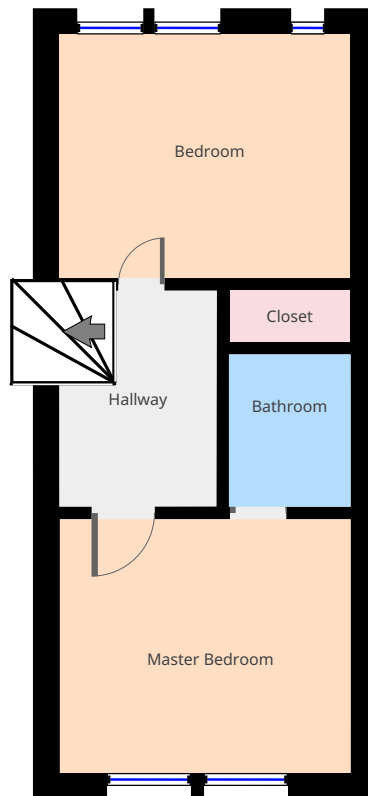

4 St. Oswalds Glebe

Statistics

Area: 36 m²
3 Floors
4 Bedrooms
2 Bathrooms

Ground Floor

4 St. Oswalds Glebe

Statistics

Area: 36 m²
3 Floors
4 Bedrooms
2 Bathrooms

1st Floor

4 St. Oswalds Glebe

Statistics

Area: 36 m²
3 Floors
4 Bedrooms
2 Bathrooms

2nd Floor