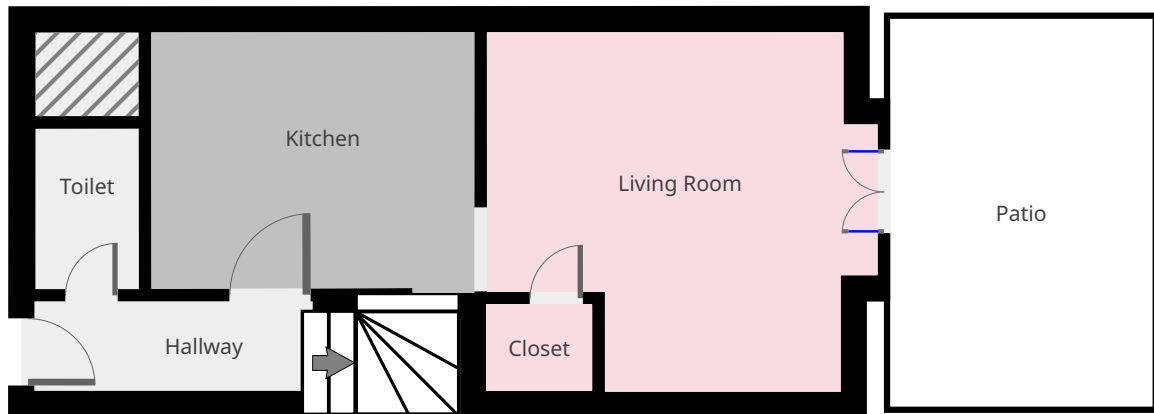

4 St. Oswalds Glebe

Statistics

Area: 36 m²
3 Floors
4 Bedrooms
2 Bathrooms

Ground Floor

4 St. Oswalds Glebe

Statistics

Area: 36 m²
3 Floors
4 Bedrooms
2 Bathrooms

1st Floor

4 St. Oswalds Glebe

Statistics

Area: 36 m²
3 Floors
4 Bedrooms
2 Bathrooms

2nd Floor